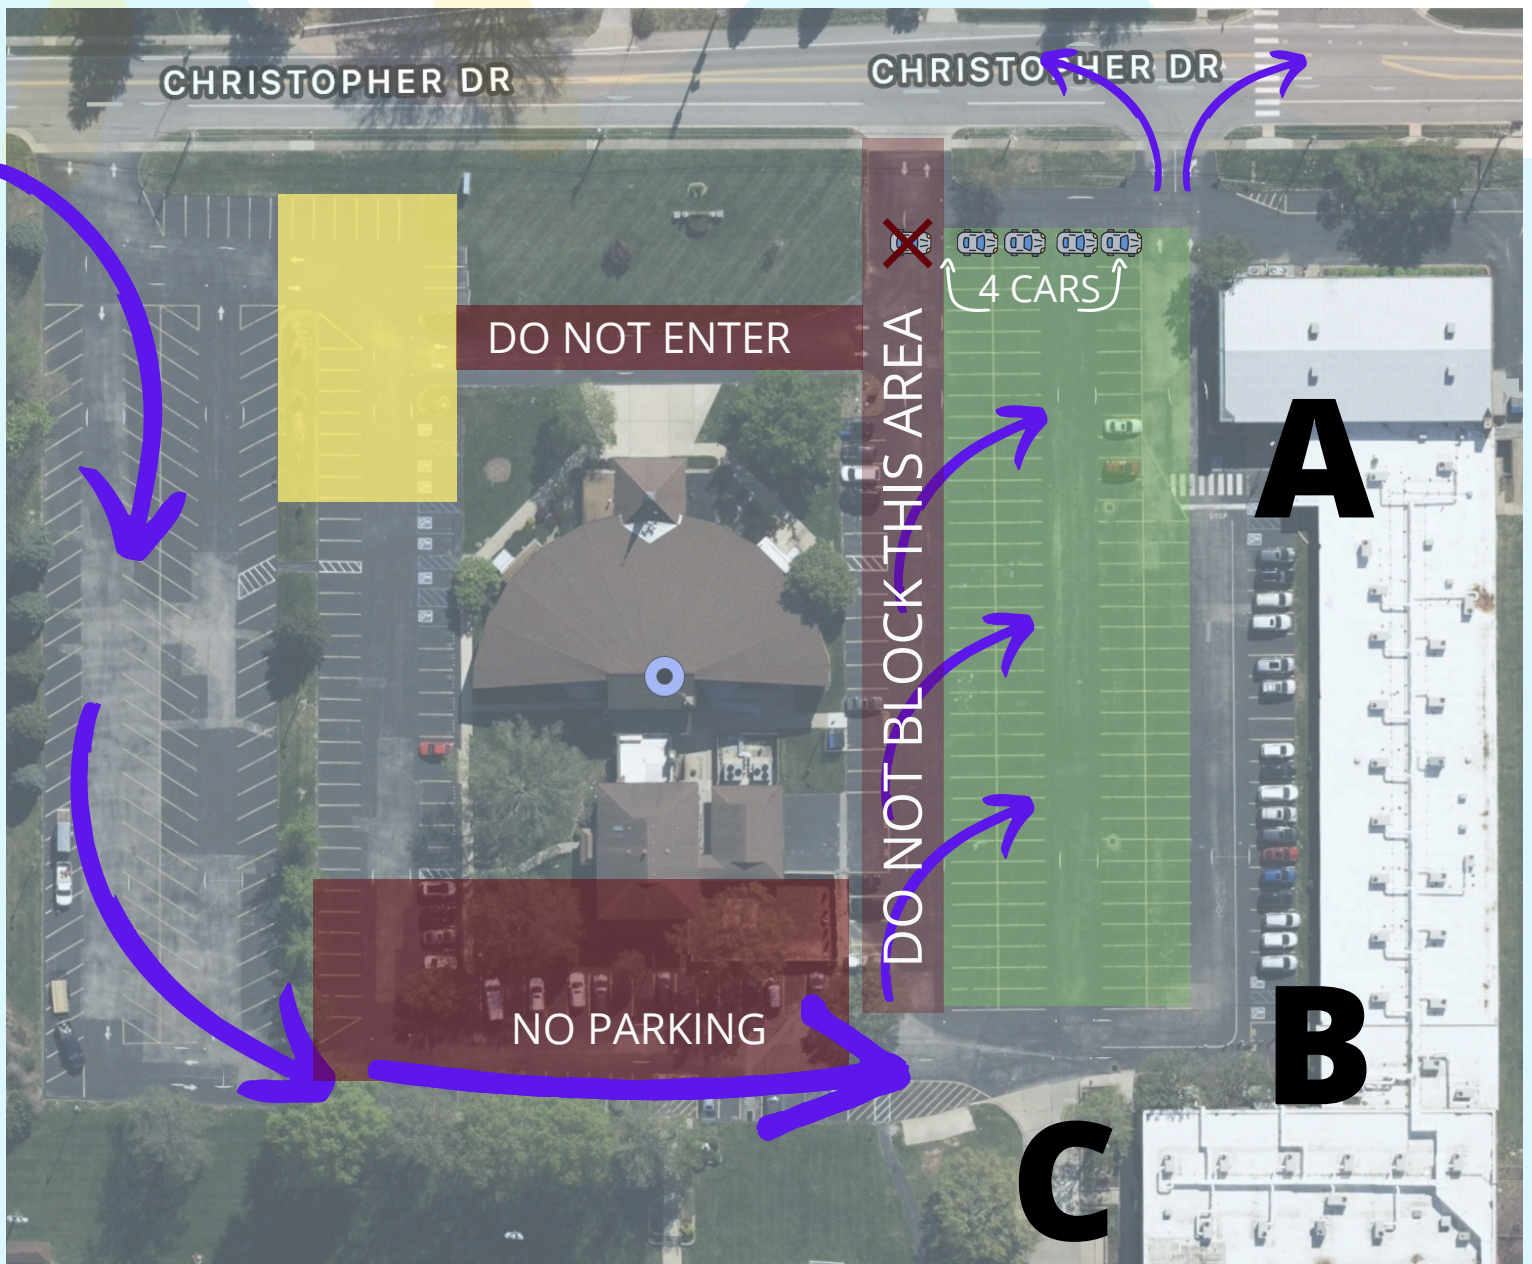

PICK UP

DISMISSAL TIMES:: PREK 2:50, K-8 3:05

FOLLOW BLUE ARROWS TO GREEN LOT AND PARK IN ROWS. EVERYONE MUST WAIT TO LEAVE UNTIL FACULTY DISMISSES. IF YOU NEED TO LEAVE EARLY FOR AN APT PLEASE PARK IN YELLOW LOT AND WALK. PARKING ONLY ALLOWED IN YELLOW OR GREEN LOTS. DO NOT PARK IN RED AREAS.

DOOR A :: PREK, 2ND, & 3RD

DOOR B :: K & 1ST

DOOR C :: 4TH - 8TH

Visit our Parent/Student Handbook for more information